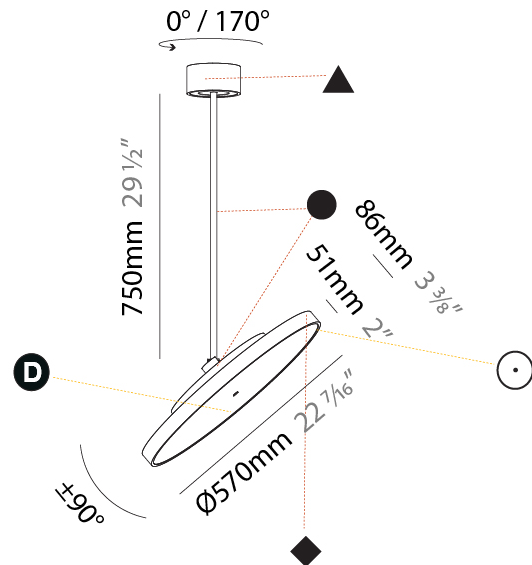

GENERAL

Series: Sign Diva Flex
Subseries: Sign Diva Flex
Partner: Prolicht
Division: Architectural
Installation: Suspension
Product Type: Pendant
Mounting Location: Ceiling
Light Distribution: Adjustable

PHYSICAL

Shape: Round
Diameter (mm): 570
Diameter (in): 22 7/16
Height (mm): 870
Height (in): 34 1/4
Weight (kg): 2.007
Weight (lbs): 4.42
Diffuser: PMMA - Opal / Micro-Prism / Sparkling Secret / Vintage Industrial
Fixture Finish: SSR / BKV / CWI / CRY / HAB / UFT / ITA / RUA / FTG / MYG / LOD / PUS / FRO / FUP / KIA / POP / BLS / SPG / MEY / GOH / CHC / COM / ABZ / JAG / OBR / MOS / ROR
Fixture Material: PMMA / Extruded Aluminum / Steel

ELECTRICAL

Lamp Type: LED (Zhaga Standard)
Input Wattage (W): 58.3
Total Output Wattage (W): 46.9
Dimming: Tri-Mode (Non-Dimming and Phase Dimming (120Vac only) and 0-10V Dimming)
Driver Included: Yes
Driver Location: Integrated
Driver Type: Constant Current - Universal
Driver Class: Class 2
Input Voltage (V): 120 - 277
Constant Current (MA): 350

LED

Color Temperature (°K): 2700 / 3000 / 3500 / 4000
Max. Delivered Lumen (lm): 4439 / 4759 / 4801 / 4899
Nominal Lumen (lm): 6199 / 6646 / 6705 / 6842
CRI: >90 CRI
Lamp Life (hrs): 50000

OPTICAL

Adjustability: Rotational 170°; Tilt 90°

RATINGS AND CERTIFICATIONS

Certified By: Certified for North American Standards
IP rating: IP20