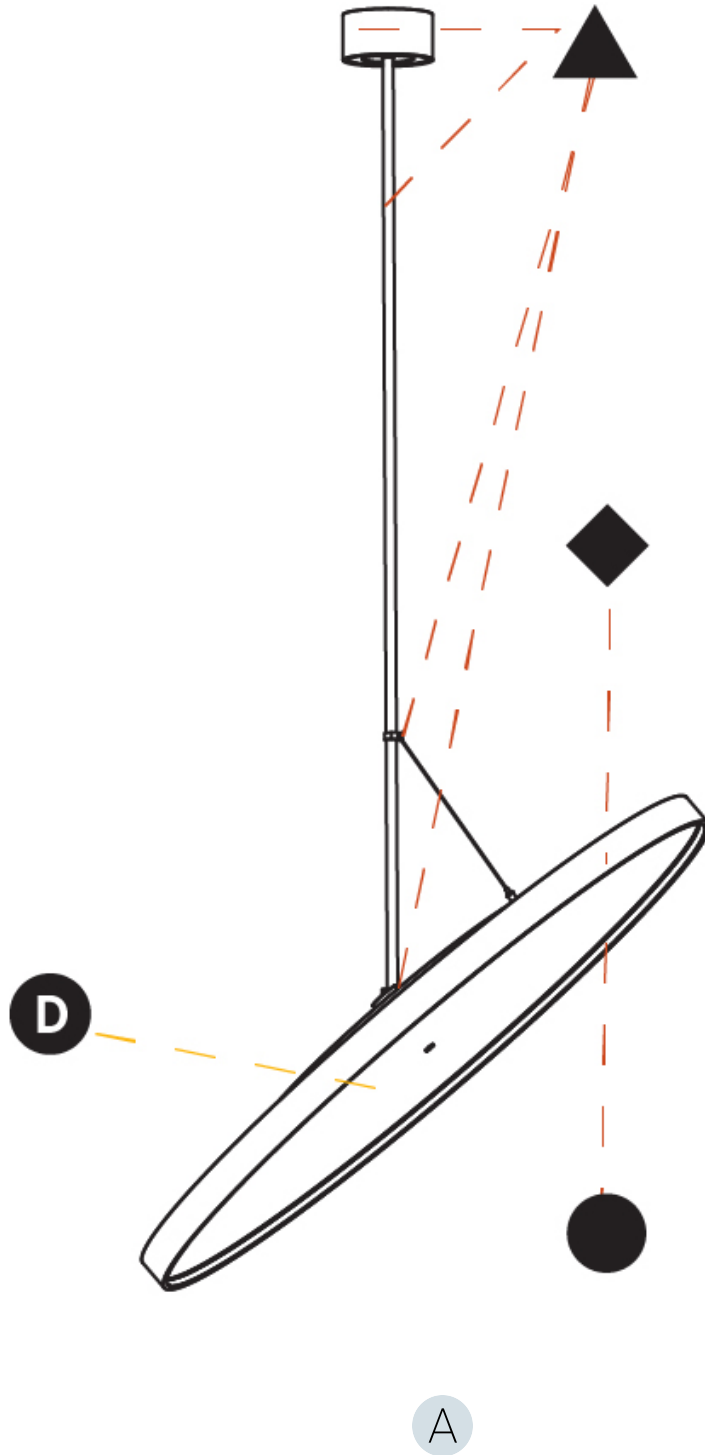

SIGN DIVA FLEX KORONA SUSPENSION

A30870-

PROJECT
TYPE
SPECIFIER
QUANTITY
DATE