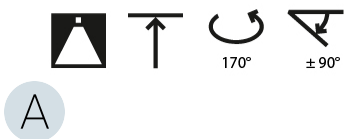

GENERAL

Series: Sign Diva Flex
Subseries: Sign Diva Flex Korona
Partner: Prolicht
Division: Architectural
Installation: Suspension
Product Type: Pendant
Mounting Location: Ceiling
Light Distribution: Adjustable

PHYSICAL

Shape: Round
Diameter (mm): 200
Diameter (in): 7 7/8
Height (mm): 1620
Height (in): 63 3/4
Weight (kg): 1.865
Weight (lbs): 4.1
Diffuser: PMMA - Opal / Micro-Prism / Sparkling Secret / Vintage Industrial
Fixture Finish: SSR / BKV / CWI / CRY / HAB / UFT / ITA / RUA / FTG / MYG / LOD / PUS / FRO / FUP / KIA / POP / BLS / SPG / MEY / GOH / CHC / COM / ABZ / JAG / OBR / MOS / ROR
Fixture Material: PMMA / Extruded Aluminum / Steel

ELECTRICAL

Lamp Type: LED (Zhaga Standard)
Input Wattage (W): 12.1
Total Output Wattage (W): 11
Dimming: Tri-Mode (Non-Dimming and Phase Dimming (120Vac only) and 0-10V Dimming)
Driver Included: Yes
Driver Location: Integrated
Driver Type: Constant Current - Universal
Driver Class: Class 2
Input Voltage (V): 120 - 277
Constant Current (MA): 350

LED

Color Temperature (°K): 3000 / 3500 / 4000
Max. Delivered Lumen (lm): 836 / 895 / 903 / 921
Nominal Lumen (lm): 1280 / 1370 / 1382 / 1410
CRI: >90 CRI
Lamp Life (hrs): 50000

OPTICAL

Adjustability: Rotational 170°; Tilt 90°

RATINGS AND CERTIFICATIONS

Certified By: Certified for North American Standards
IP rating: IP20