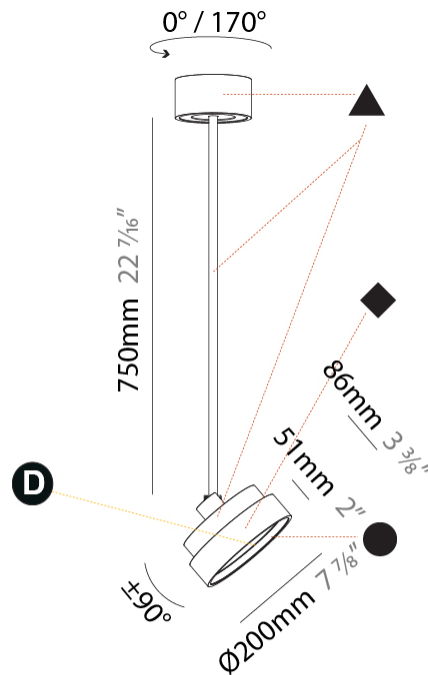

GENERAL

Series: Sign Diva Flex
Subseries: Sign Diva Flex Korona
Partner: Prolicht
Division: Architectural
Installation: Suspension
Product Type: Pendant
Mounting Location: Ceiling
Light Distribution: Adjustable

PHYSICAL

Shape: Round
Diameter (mm): 200
Diameter (in): 7 7/8
Height (mm): 870
Height (in): 34 1/4
Weight (kg): 2.007
Weight (lbs): 4.42
Diffuser: PMMA - Opal / Micro-Prism / Sparkling Secret / Vintage Industrial
Fixture Finish: SSR / BKV / CWI / CRY / HAB / UFT / ITA / RUA / FTG / MYG / LOD / PUS / FRO / FUP / KIA / POP / BLS / SPG / MEY / GOH / CHC / COM / ABZ / JAG / OBR / MOS / ROR
Fixture Material: PMMA / Extruded Aluminum / Steel

ELECTRICAL

Lamp Type: LED (Zhaga Standard)
Input Wattage (W): 12.1
Total Output Wattage (W): 11
Dimming: Tri-Mode (Non-Dimming and Phase Dimming (120Vac only) and 0-10V Dimming)
Driver Included: Yes
Driver Location: Integrated
Driver Type: Constant Current - Universal
Driver Class: Class 2
Input Voltage (V): 120 - 277
Constant Current (MA): 350

LED

Color Temperature (°K): 2700 / 3000 / 3500 / 4000
Max. Delivered Lumen (lm): 836 / 895 / 903 / 921
Nominal Lumen (lm): 1280 / 1370 / 1382 / 1410
CRI: >90 CRI
Lamp Life (hrs): 50000

OPTICAL

Adjustability: Rotational 170°; Tilt 90°

RATINGS AND CERTIFICATIONS

Certified By: Certified for North American Standards
IP rating: IP20