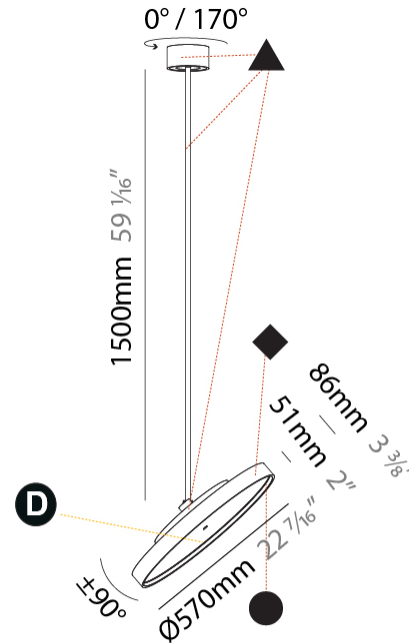

GENERAL

Series: Sign Diva Flex
Subseries: Sign Diva Flex Korona
Partner: Prolicht
Division: Architectural
Installation: Suspension
Product Type: Pendant
Mounting Location: Ceiling
Light Distribution: Adjustable

PHYSICAL

Shape: Round
Diameter (mm): 570
Diameter (in): 22 7/16
Height (mm): 1620
Height (in): 63 3/4
Weight (kg): 5
Weight (lbs): 11
Diffuser: PMMA - Opal / Micro-Prism / Sparkling Secret / Vintage Industrial
Fixture Finish: SSR / BKV / CWI / CRY / HAB / UFT / ITA / RUA / FTG / MYG / LOD / PUS / FRO / FUP / KIA / POP / BLS / SPG / MEY / GOH / CHC / COM / ABZ / JAG / OBR / MOS / ROR
Fixture Material: PMMA / Extruded Aluminum / Steel

ELECTRICAL

Lamp Type: LED (Zhaga Standard)
Input Wattage (W): 58.3
Total Output Wattage (W): 46.9
Dimming: Tri-Mode (Non-Dimming and Phase Dimming (120Vac only) and 0-10V Dimming)
Driver Included: Yes
Driver Location: Integrated
Driver Type: Constant Current - Universal
Driver Class: Class 2
Input Voltage (V): 120 - 277
Constant Current (MA): 350

LED

Color Temperature (°K): 2700 / 3000 / 3500 / 4000
Max. Delivered Lumen (lm): 4978 / 5337 / 5384 / 5494
Nominal Lumen (lm): 6199 / 6646 / 6705 / 6842
CRI: >90 CRI
Lamp Life (hrs): 50000

OPTICAL

Adjustability: Rotational 170°; Tilt 90°

RATINGS AND CERTIFICATIONS

Certified By: Certified for North American Standards
IP rating: IP20