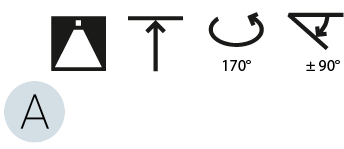

GENERAL

Series: Sign Diva Flex
Subseries: Sign Diva Flex
Partner: Prolicht
Division: Architectural
Installation: Suspension
Product Type: Pendant
Mounting Location: Ceiling
Light Distribution: Adjustable

PHYSICAL

Diameter (mm): 850
Diameter (in): 33 7/16
Height (mm): 870
Height (in): 34 1/4
Weight (kg): 9
Weight (lbs): 19.8
Diffuser: PMMA - Opal / Micro-Prism / Sparkling Secret / Vintage Industrial
Fixture Finish: SSR / BKV / CWI / CRY / HAB / UFT / ITA / RUA / FTG / MYG / LOD / PUS / FRO / FUP / KIA / POP / BLS / SPG / MEY / GOH / CHC / COM / ABZ / JAG / OBR / MOS / ROR
Fixture Material: PMMA / Extruded Aluminum / Steel

ELECTRICAL

Lamp Type: LED (Zhaga Standard)
Input Wattage (W): 96.8
Total Output Wattage (W): 76.8
Dimming: Tri-Mode (Non-Dimming and Phase Dimming (120Vac only) and 0-10V Dimming)
Driver Included: Yes
Driver Location: Integrated
Driver Type: Constant Current - Universal
Driver Class: Class 2
Input Voltage (V): 120 - 277
Constant Current (MA): 600

LED

Color Temperature (°K): 2700 / 3000 / 3500 / 4000
Max. Delivered Lumen (lm): 9094 / 9806 / 11385 / 11617
Nominal Lumen (lm): 10753 / 11596 / 13461 / 13736
CRI: >90 CRI
Lamp Life (hrs): 50000

OPTICAL

RATINGS AND CERTIFICATIONS

Certified By: Certified for North American Standards
IP rating: IP20