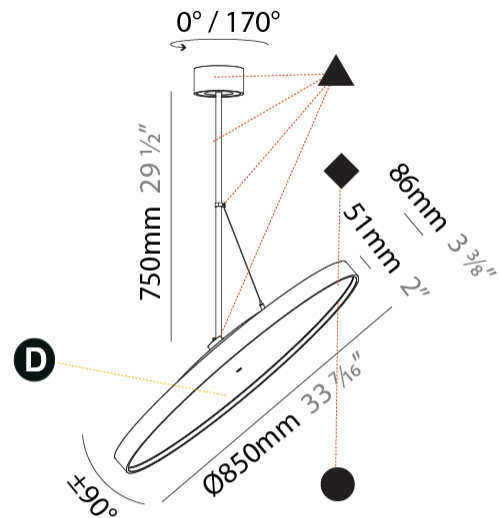

GENERAL

Series: Sign Diva Flex
Subseries: Sign Diva Flex Korona
Partner: Prolicht
Division: Architectural
Installation: Suspension
Product Type: Pendant
Mounting Location: Ceiling
Light Distribution: Adjustable

PHYSICAL

Diameter (mm): 850
Diameter (in): 33 7/16
Height (mm): 870
Height (in): 34 1/4
Weight (kg): 9
Weight (lbs): 19.8
Diffuser: PMMA - Opal / Micro-Prism / Sparkling Secret / Vintage Industrial
Fixture Finish: SSR / BKV / CWI / CRY / HAB / UFT / ITA / RUA / FTG / MYG / LOD / PUS / FRO / FUP / KIA / POP / BLS / SPG / MEY / GOH / CHC / COM / ABZ / JAG / OBR / MOS / ROR
Fixture Material: PMMA / Extruded Aluminum / Steel

ELECTRICAL

Lamp Type: LED (Zhaga Standard)
Input Wattage (W): 96.8
Total Output Wattage (W): 76.8
Dimming: Tri-Mode (Non-Dimming and Phase Dimming (120Vac only) and 0-10V Dimming)
Driver Included: Yes
Driver Location: Integrated
Driver Type: Constant Current - Universal
Driver Class: Class 2
Input Voltage (V): 120 - 277
Constant Current (MA): 600

LED

Color Temperature (°K): 2700 / 3000 / 3500 / 4000
Max. Delivered Lumen (lm): 9094 / 9806 / 11385 / 13736
Nominal Lumen (lm): 10753 / 11596 / 13461 / 13736
CRI: >90 CRI
Lamp Life (hrs): 50000

OPTICAL

Adjustability: Rotational 170°; Tilt 90°

RATINGS AND CERTIFICATIONS

Certified By: Certified for North American Standards
IP rating: IP20