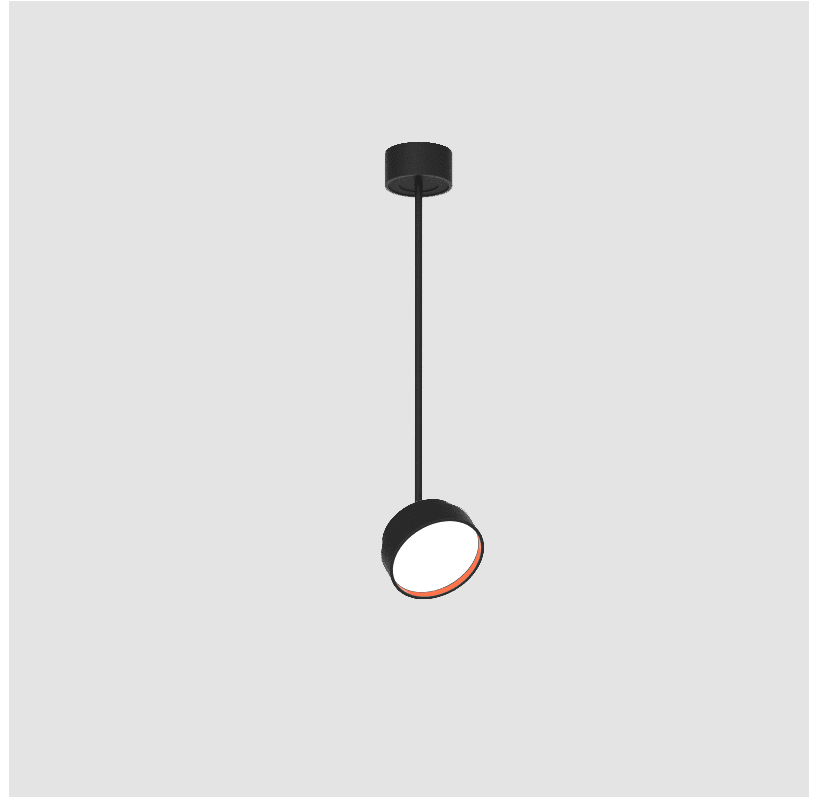

OPTICAL

| |
|--|
| Adjustability: Rotational 170°; Tilt 90° |
|--|

RATINGS AND CERTIFICATIONS

| |
|--|
| Certified By: Certified for North American Standards |
| IP rating: IP20 |

SIGN DIVA FLEX KORONA SUSPENSION