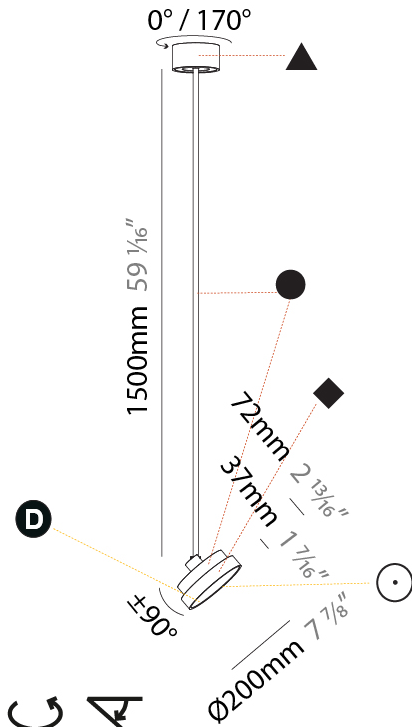

GENERAL

Series: Sign Diva Flex
Subseries: Sign Diva Flex
Partner: Prolicht
Division: Architectural
Installation: Suspension
Product Type: Pendant
Mounting Location: Ceiling
Light Distribution: Adjustable

PHYSICAL

Shape: Round
Diameter (mm): 200
Diameter (in): 7 7/8
Height (mm): 1620
Height (in): 63 3/4
Weight (kg): 2.007
Weight (lbs): 4.42
Diffuser: PMMA - Opal / Micro-Prism / Sparkling Secret / Vintage Industrial
Fixture Finish: SSR / BKV / CWI / CRY / HAB / UFT / ITA / RUA / FTG / MYG / LOD / PUS / FRO / FUP / KIA / POP / BLS / SPG / MEY / GOH / CHC / COM / ABZ / JAG / OBR / MOS / ROR
Fixture Material: PMMA / Extruded Aluminum / Steel

ELECTRICAL

Lamp Type: LED (Zhaga Standard)
Input Wattage (W): 12.1
Total Output Wattage (W): 11
Dimming: Tri-Mode (Non-Dimming and Phase Dimming (120Vac only) and 0-10V Dimming)
Driver Included: Yes
Driver Location: Integrated
Driver Type: Constant Current - Universal
Driver Class: Class 2
Input Voltage (V): 120 - 277
Constant Current (MA): 350

LED

Color Temperature (°K): 2700 / 3000 / 3500 / 4000
Max. Delivered Lumen (lm): 836 / 895 / 902 / 921
Nominal Lumen (lm): 1280 / 1370 / 1382 / 1410
CRI: >90 CRI
Lamp Life (hrs): 50000

OPTICAL

Adjustability: Rotational 170°; Tilt 90°

RATINGS AND CERTIFICATIONS

Certified By: Certified for North American Standards
IP rating: IP20