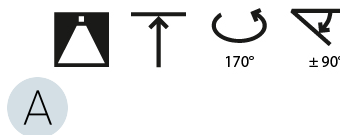

OPTICAL

| |
|--|
| Adjustability: Rotational 170°; Tilt 90° |
|--|

RATINGS AND CERTIFICATIONS

| |
|--|
| Certified By: Certified for North American Standards |
| IP rating: IP20 |

SIGN DIVA FLEX SUSPENSION