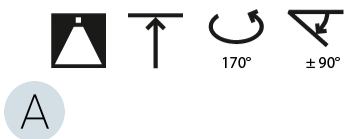

GENERAL

Series: Sign Diva Flex
Subseries: Sign Diva Flex Korona
Partner: Prolicht
Division: Architectural
Installation: Suspension
Product Type: Pendant
Mounting Location: Ceiling
Light Distribution: Adjustable

PHYSICAL

Shape: Round
Diameter (mm): 570
Diameter (in): 22 7/16
Height (mm): 1620
Height (in): 63 3/4
Weight (kg): 5
Weight (lbs): 11
Diffuser: PMMA - Opal / Micro-Prism / Sparkling Secret / Vintage Industrial
Fixture Finish: SSR / BKV / CWI / CRY / HAB / UFT / ITA / RUA / FTG / MYG / LOD / PUS / FRO / FUP / KIA / POP / BLS / SPG / MEY / GOH / CHC / COM / ABZ / JAG / OBR / MOS / ROR
Fixture Material: PMMA / Extruded Aluminum / Steel

ELECTRICAL

Lamp Type: LED (Zhaga Standard)
Input Wattage (W): 58.3
Total Output Wattage (W): 46.9
Dimming: Tri-Mode (Non-Dimming and Phase Dimming (120Vac only) and 0-10V Dimming)
Driver Included: Yes
Driver Location: Integrated
Driver Type: Constant Current - Universal
Driver Class: Class 2
Input Voltage (V): 120 - 277
Constant Current (MA): 350

LED

Color Temperature (°K): 2700 / 3000 / 3500 / 4000
Max. Delivered Lumen (lm): 4978 / 5337 / 5384 / 5494
Nominal Lumen (lm): 6199 / 6646 / 6705 / 6842
CRI: >90 CRI
Lamp Life (hrs): 50000

OPTICAL

Adjustability: Rotational 170°; Tilt 90°

RATINGS AND CERTIFICATIONS

Certified By: Certified for North American Standards
IP rating: IP20