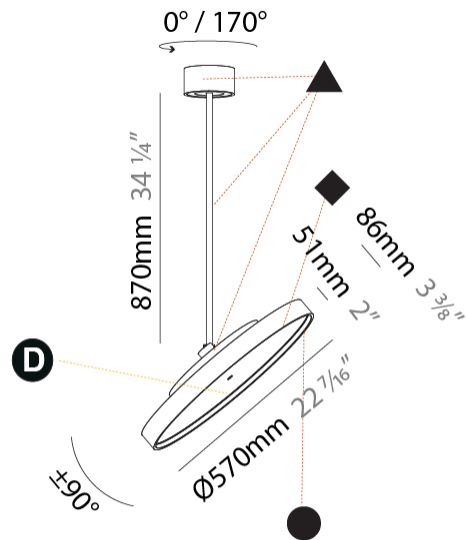

GENERAL

Series: Sign Diva Flex
Subseries: Sign Diva Flex Korona
Partner: Prolicht
Division: Architectural
Installation: Suspension
Product Type: Pendant
Mounting Location: Ceiling
Light Distribution: Adjustable

PHYSICAL

Shape: Round
Diameter (mm): 570
Diameter (in): 22 7/16
Height (mm): 870
Height (in): 34 1/4
Weight (kg): 5
Weight (lbs): 11
Diffuser: PMMA - Opal / Micro-Prism / Sparkling Secret / Vintage Industrial
Fixture Finish: SSR / BKV / CWI / CRY / HAB / UFT / ITA / RUA / FTG / MYG / LOD / PUS / FRO / FUP / KIA / POP / BLS / SPG / MEY / GOH / CHC / COM / ABZ / JAG / OBR / MOS / ROR
Fixture Material: PMMA / Extruded Aluminum / Steel

ELECTRICAL

Lamp Type: LED (Zhaga Standard)
Input Wattage (W): 58.3
Total Output Wattage (W): 46.9
Dimming: Tri-Mode (Non-Dimming and Phase Dimming (120Vac only) and 0-10V Dimming)
Driver Included: Yes
Driver Location: Integrated
Driver Type: Constant Current - Universal
Driver Class: Class 2
Input Voltage (V): 120 - 277
Constant Current (MA): 350

LED

Color Temperature (°K): 2700 / 3000 / 3500 / 4000
Max. Delivered Lumen (lm): 4978 / 5337 / 5384 / 5494
Nominal Lumen (lm): 6199 / 6646 / 6705 / 6842
CRI: >90 CRI
Lamp Life (hrs): 50000

OPTICAL

Adjustability: Rotational 170°; Tilt 90°

RATINGS AND CERTIFICATIONS

Certified By: Certified for North American Standards
IP rating: IP20