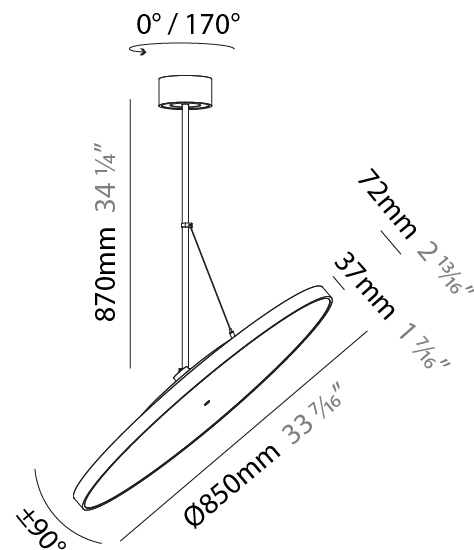

GENERAL

Series: Sign Diva Flex
Subseries: Sign Diva Flex
Partner: Prolicht
Division: Architectural
Installation: Suspension
Product Type: Pendant
Mounting Location: Ceiling
Light Distribution: Adjustable

PHYSICAL

Diameter (mm): 850
Diameter (in): 33 7/16
Height (mm): 870
Height (in): 34 1/4
Weight (kg): 9
Weight (lbs): 19.8
Diffuser: PMMA - Opal / Micro-Prism / Sparkling Secret / Vintage Industrial
Fixture Finish: SSR / BKV / CWI / CRY / HAB / UFT / ITA / RUA / FTG / MYG / LOD / PUS / FRO / FUP / KIA / POP / BLS / SPG / MEY / GOH / CHC / COM / ABZ / JAG / OBR / MOS / ROR
Fixture Material: PMMA / Extruded Aluminum / Steel

ELECTRICAL

Lamp Type: LED (Zhaga Standard)
Input Wattage (W): 96.8
Total Output Wattage (W): 76.8
Dimming: Tri-Mode (Non-Dimming and Phase Dimming (120Vac only) and 0-10V Dimming)
Driver Included: Yes
Driver Location: Integrated
Driver Type: Constant Current - Universal
Driver Class: Class 2
Input Voltage (V): 120 - 277
Constant Current (MA): 600

LED

Color Temperature (°K): 2700 / 3000 / 3500 / 4000
Max. Delivered Lumen (lm): 9094 / 9806 / 11385 / 11617
Nominal Lumen (lm): 10753 / 11596 / 13461 / 13736
CRI: >90 CRI
Lamp Life (hrs): 50000

OPTICAL

RATINGS AND CERTIFICATIONS

Certified By: Certified for North American Standards
IP rating: IP20