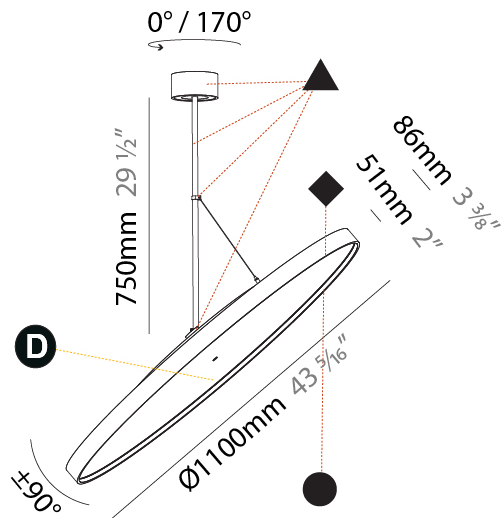

GENERAL

Series: Sign Diva Flex
Subseries: Sign Diva Flex Korona
Partner: Prolicht
Division: Architectural
Installation: Suspension
Product Type: Pendant
Mounting Location: Ceiling
Light Distribution: Adjustable

PHYSICAL

Diameter (mm): 1100
Diameter (in): 43 ⁵/₁₆
Height (mm): 870
Height (in): 34 ¹/₄
Weight (kg): 15.3
Weight (lbs): 33.66
Diffuser: PMMA - Opal / Micro-Prism / Sparkling Secret / Vintage Industrial
Fixture Finish: SSR / BKV / CWI / CRY / HAB / UFT / ITA / RUA / FTG / MYG / LOD / PUS / FRO / FUP / KIA / POP / BLS / SPG / MEY / GOH / CHC / COM / ABZ / JAG / OBR / MOS / ROR
Fixture Material: PMMA / Extruded Aluminum / Steel

ELECTRICAL

Lamp Type: LED (Zhaga Standard)
Input Wattage (W): 145
Total Output Wattage (W): 135
Dimming: Tri-Mode (Non-Dimming and Phase Dimming (120Vac only) and 0-10V Dimming)
Driver Included: Yes
Driver Location: Integrated
Driver Type: Constant Current - Universal
Driver Class: Class 2
Input Voltage (V): 120 - 277
Constant Current (MA): 600

LED

Color Temperature (°K): 2700 / 3000 / 3500 / 4000
Max. Delivered Lumen (lm): 16002 / 17172 / 19937 / 20344
Nominal Lumen (lm): 18992 / 20305 / 23575 / 24056
CRI: >90 CRI
Lamp Life (hrs): 50000

OPTICAL

Adjustability: Rotational 170°; Tilt 90°

RATINGS AND CERTIFICATIONS

Certified By: Certified for North American Standards
IP rating: IP20