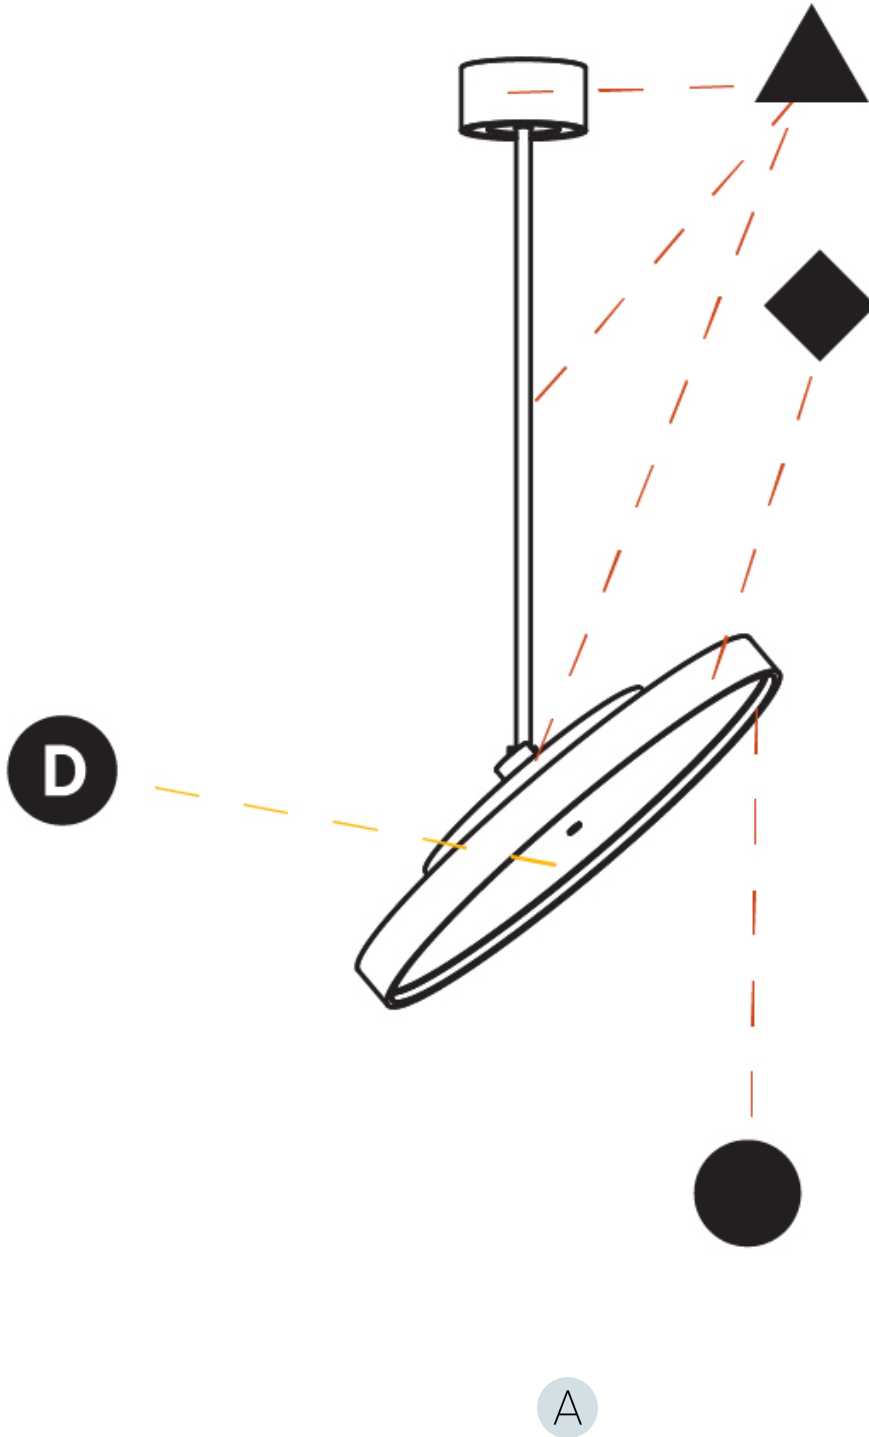

SIGN DIVA FLEX KORONA SUSPENSION

A30865-

PROJECT	_____
TYPE	_____
SPECIFIER	_____
QUANTITY	_____
DATE	_____