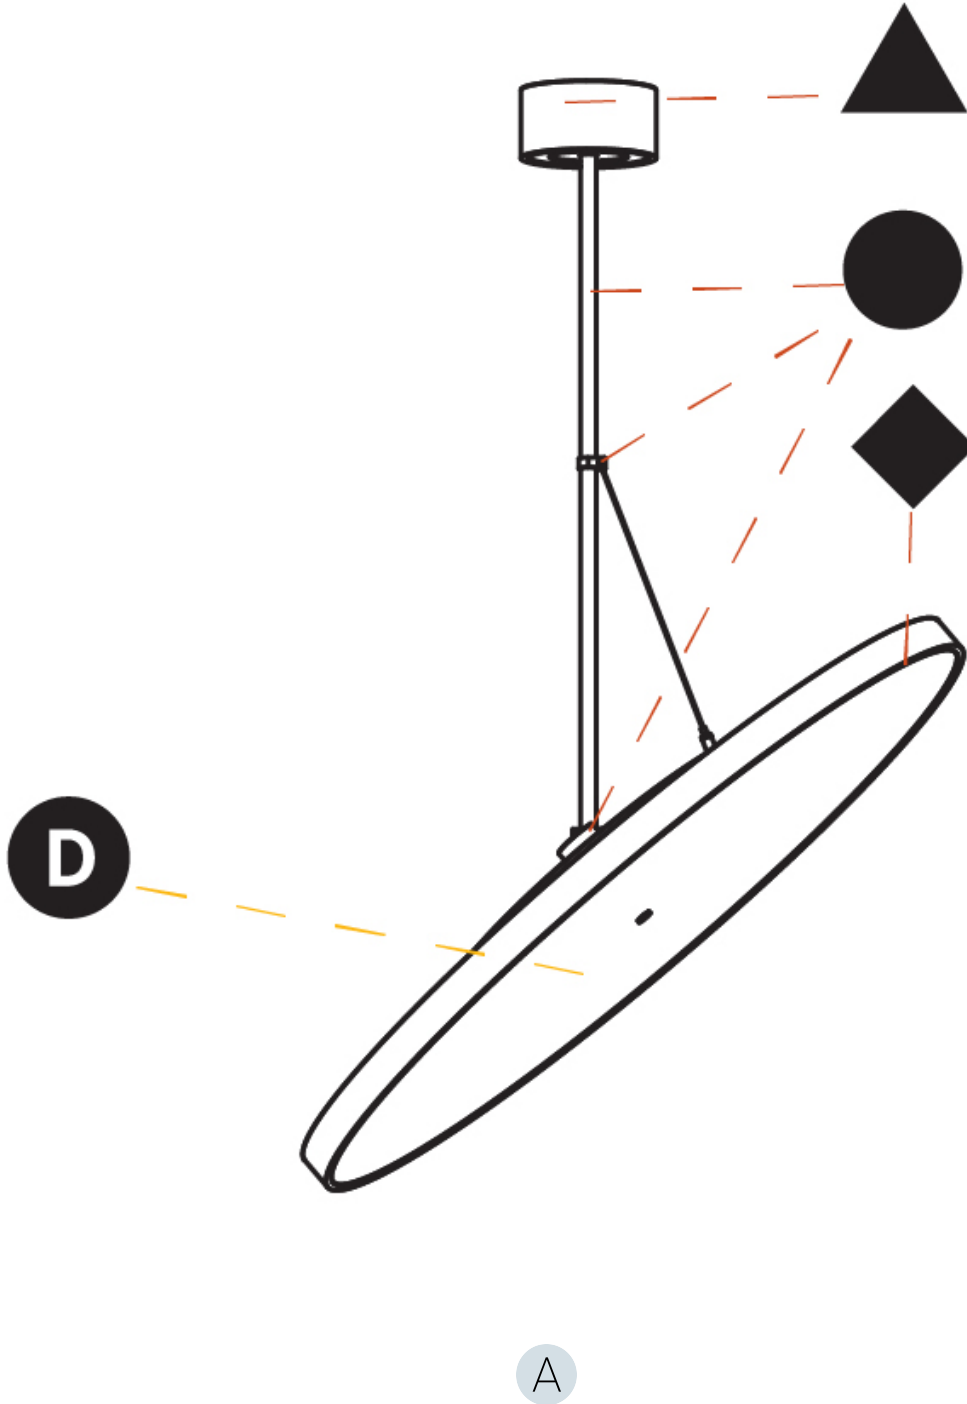

SIGN DIVA FLEX SUSPENSION

A30858-

PROJECT	_____
TYPE	_____
SPECIFIER	_____
QUANTITY	_____
DATE	_____