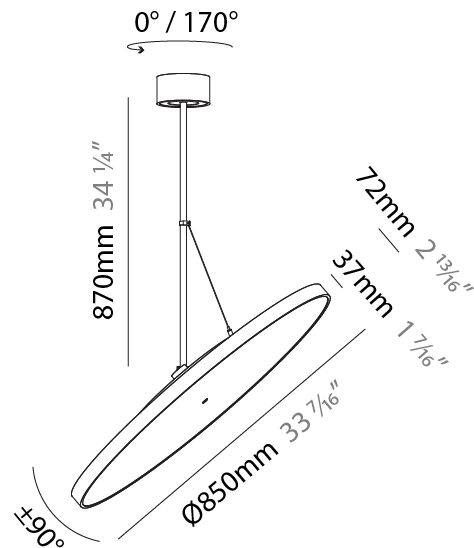

GENERAL

Series: Sign Diva Flex
Subseries: Sign Diva Flex
Partner: Prolicht
Division: Architectural
Installation: Suspension
Product Type: Pendant
Mounting Location: Ceiling
Light Distribution: Adjustable

PHYSICAL

Diameter (mm): 1100
Diameter (in): 43 ⁷/₁₆
Height (mm): 870
Height (in): 34 ¹/₄
Weight (kg): 9
Weight (lbs): 11.2
Diffuser: PMMA - Opal / Micro-Prism / Sparkling Secret / Vintage Industrial
Fixture Finish: SSR / BKV / CWI / CRY / HAB / UFT / ITA / RUA / FTG / MYG / LOD / PUS / FRO / FUP / KIA / POP / BLS / SPG / MEY / GOH / CHC / COM / ABZ / JAG / OBR / MOS / ROR
Fixture Material: PMMA / Extruded Aluminum / Steel

ELECTRICAL

Lamp Type: LED (Zhaga Standard)
Input Wattage (W): 169.4
Total Output Wattage (W): 135
Dimming: Tri-Mode (Non-Dimming and Phase Dimming (120Vac only) and 0-10V Dimming)
Driver Included: Yes
Driver Location: Integrated
Driver Type: Constant Current - Universal
Driver Class: Class 2
Input Voltage (V): 120 - 277
Constant Current (MA): 600

LED

Color Temperature (°K): 2700 / 3000 / 3500 / 4000
Max. Delivered Lumen (lm): 16002 / 17172 / 19937 / 20344
Nominal Lumen (lm): 18992 / 20305 / 23575 / 24056
CRI: >90 CRI
Lamp Life (hrs): 50000

OPTICAL

Adjustability: Rotational 170°; Tilt 90°

RATINGS AND CERTIFICATIONS

Certified By: Certified for North American Standards
IP rating: IP20